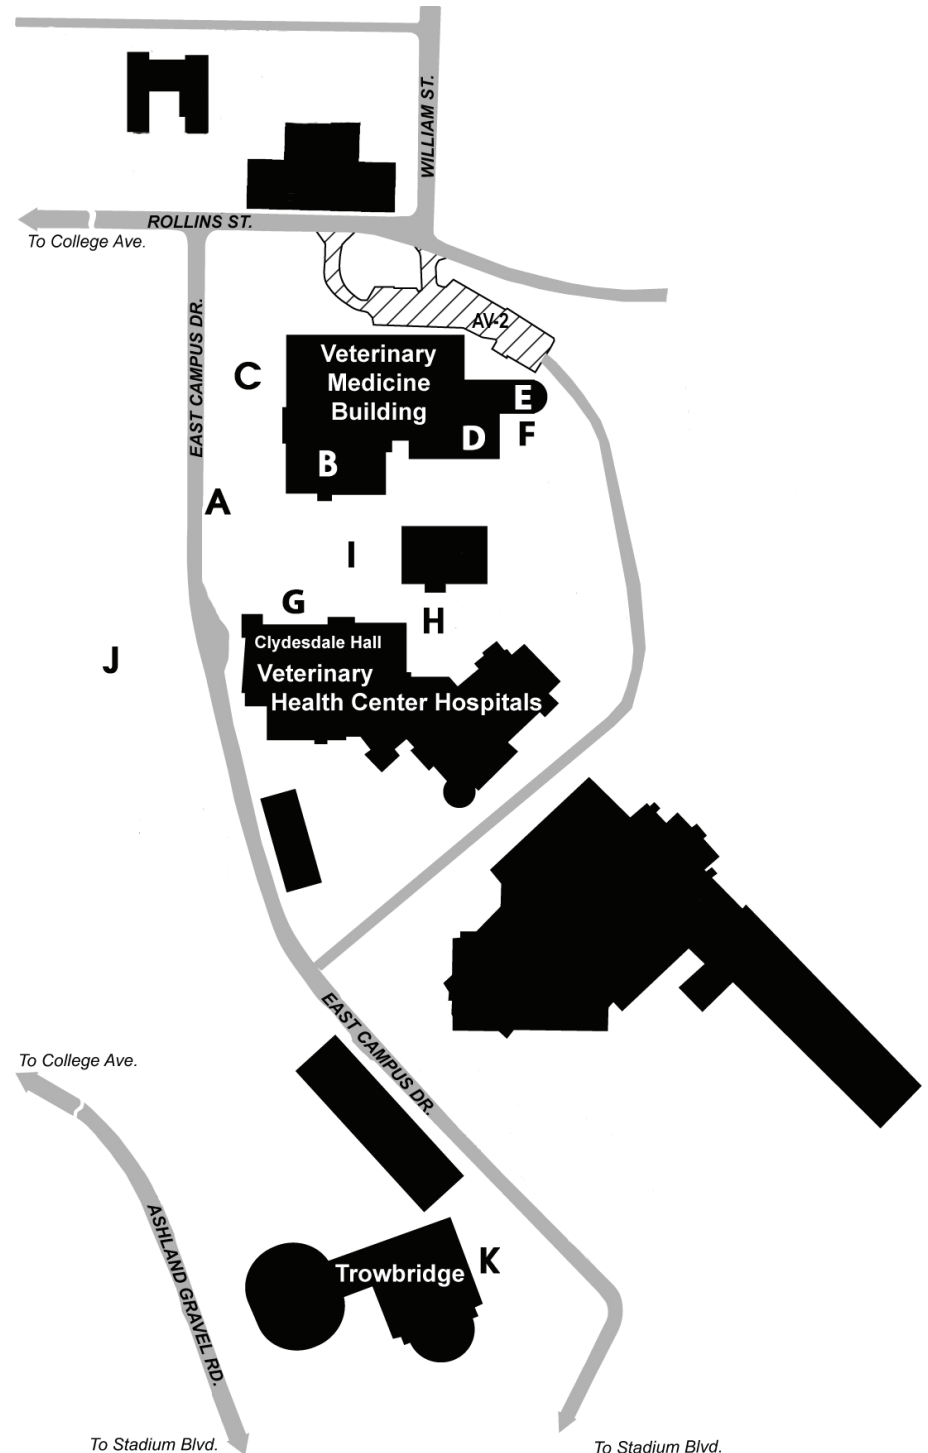

**E: Veterinary Medicine Building — Adams Conference Center**

**F: Hospitality Booth**

**G: Veterinary Health Center**

- Blood Donor Greyhounds
- Equine Lameness Demonstrations
- Tours

**H: Area Between the Veterinary Medical Diagnostic Laboratory and ReCHAI**

- Tent Talks with the Dean

**I: Parking Lot**

- Boone County Police Dogs
- Food Trucks

**J: Parking Lot**

- Warm Springs Ranch Clydesdale

**K: Trowbridge**

- Farm Showcase

**Additional Activities and Participants**

- Admissions Information
- Bear River Ranch & Cub Creek Science Camp
- Blood Donor Dogs
- Boone County Animal Care
- Boone County K9 Unit
- CARE StI
- Cedar Creek Therapeutic Riding
- Central MO Humane Society
- Columbia Second Chance
- CVM Clubs
- CVM Mule Team
- Dechra
- Educational Presentations
- Farm Animal Showcase
- Hill's Pet Nutrition
- Homes for Animal Heroes
- House Rabbit Society
- Long Meadow Rescue Ranch
- MACC Vet Tech Program
- MO Department of Agriculture
- MO Department of Conservation
- MU College of Agriculture, Food & Natural Resources
- Nave Veterinary Group
- Oxbow Animal Health
- PetSmart Charities
- Purina Pro Plan Performance Team
- Raptor Rehabilitation Project
- R&R Ranch
- Stover Animal Rescue
- Stray Rescue of St. Louis
- Student Panel
- Surgery Bears
- Veterinary Emergency Group
- Veterinary Health Center Tours
- Warm Springs Ranch
- Zoetis

# SCHEDULE OF EVENTS

9 to 11 a.m.

**Mule Wagon Rides**  
East Campus Drive

9 a.m. to 2:30 p.m.

**Veterinary Health Center Tours**  
(Depart Every 15 Minutes)

9:30 to 10 a.m.

**Veterinary Anesthesia at the  
Veterinary Health Center**  
*Angelina Johnson, RVT*  
Library